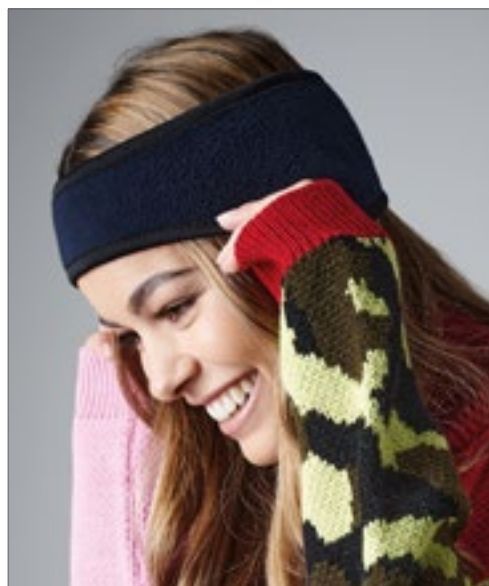

CB240 | B240 **Suprafleece® Aspen Headband**
100% Polyester
S/M, L/XL
Beechfield

BLACK FRENCH NAVY

Antipilling Suprafleece® | Unisex styling | Verkrijgbaar in twee maten | Ultra-thermische stof - warmte zonder gewicht