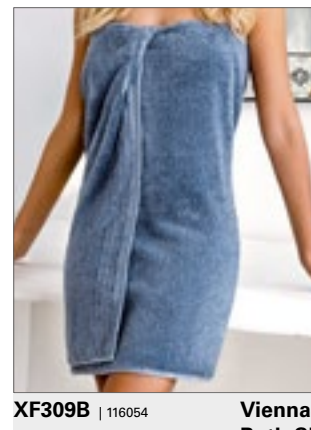

VOSSEN
A TOUCH OF ENERGY

NEW
COLOUR

XF309B | 116054 **Vienna Style Supersoft Bath Sheet**

100% Katoen
100 x 150 cm
615 g/m²

Vossen

APRICOT	BLACKBERRY	CAMEL
CHAMOIS	CITRO	DARKBROWN
DEEP WATER	DEEPBLUE	EVERGREEN
FIESTA	HIBISCUS	LAGOON
LIGHT AZURE	LIGHT GREY	MAROON
PEPPLESTONE	PETROL	RUBY
SLATE GREY	SOFT GREEN	TERRA
TIBET	WHITE	

Klassiek design met effen gestreepte rand | Zijdezacht en zeer absorberend dankzij weinig getwist garen | Hanglus in het midden aan de kleine kant | Wasbaar tot 60 °C | Pastel: Apricot, Atlantic, Chamois, Citro, Light Azure, Light Grey, Light Peach, Pebble Stone, Plum, Shell, Smoke Blue, Soft Green, Tibet, Violet | Intensief: Dark Brown, DeepBlue, Evergreen, Fiesta, Lagoon, Maroon, Rouge, Ruby, Slate Grey