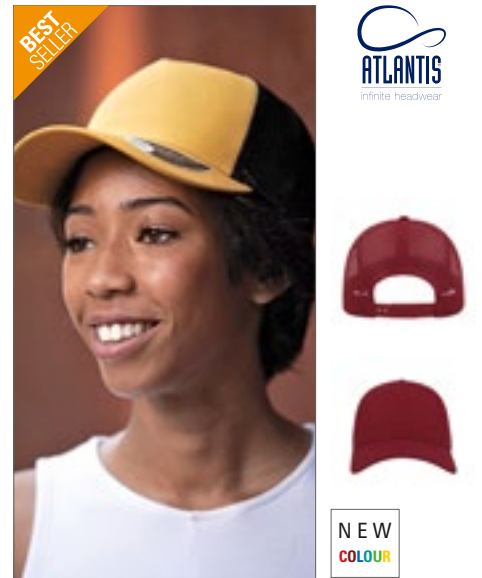

AT511 | RAPC **Rapper Cotton Cap**

100% Katoen, Net: 100% Polyester, Sweatband: 65% Polyester / 35% Katoen
One Size

Atlantis

BLACK/BLACK	BURGUNDY/BURGUNDY
BURGUNDY/STONE	DARK GREY/BLACK
KHAKI/STONE	MUSTARD/BLACK
NAVY/GREY	NAVY/NAVY
OLIVE/BLACK	PURPLE/WHITE
RED/RED	ROYAL/ROYAL
WHITE/WHITE	

5 vlakken | PVC sluiting | Achter mesh | Zijgaas | Gestructureerd frontpaneel | Voorgebogen klep | 4 stiksels op vizier