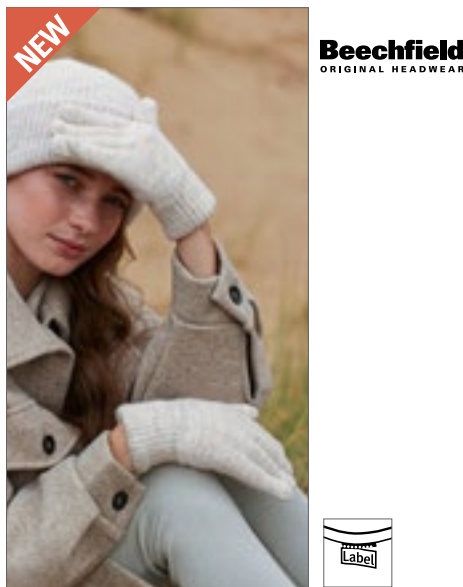

Beechfield
ORIGINAL HEADWEAR

CB387 | B387 **Cosy Ribbed Cuff Gloves**

74% Acryl / 23% Nylon / 3% Elastaan, Voering: 100% Nylon
One Size

Beechfield

ALMOND MARL BLACK MARL GREY MARL

Luxe soft-touch garen | Geribde manchet