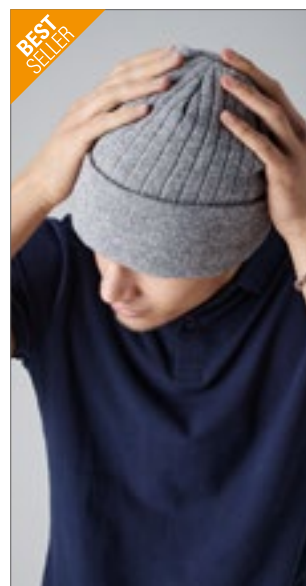

BEST SELLER

Beechfield
ORIGINAL HEADWEAR

CB447 | B447 **Thinsulate™ Beanie**

100% Acryl (Dark Graphite: 52% Acryl / 48% Polyester)

One Size

Beechfield

BLACK	BOTTLE GREEN	BRIGHT ROYAL
BURGUNDY	CLASSIC RED	DARK GRAPHITE
FRENCH NAVY	HEATHER GREY	

100% zacht aanvoelend acryl | Thinsulate™ voering | Niet geribbelde manchet voor eenvoudige decoratie | Dubbellaags gebreid