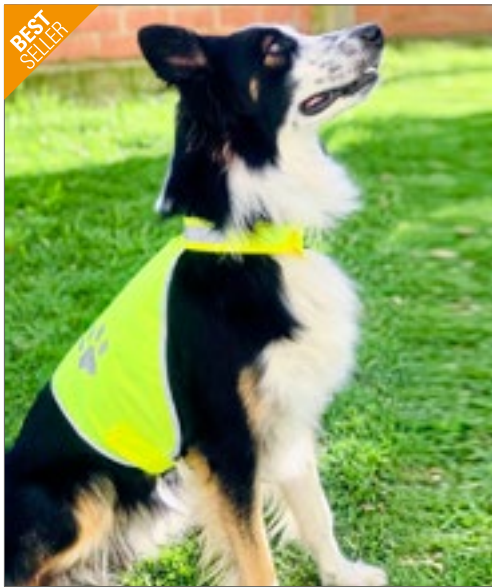

KX104 | KTH100 **Stretchy Hi-Vis Safety Vest For Dogs Buenos Aires**

100% Polyester
S, M, L
120 g/m²

Korntex

SIGNAL YELLOW

Korntex® veiligheidsvest voor honden | Zeer reflecterend veiligheidsvest | Onderhoudsvriendelijk polyester materiaal | In maat verstelbaar door klittenbandsluiting op nek en buik | Snel en gemakkelijk aan te trekken | Voor kleine en middelgrote honden | Maat S halsomtrek ca. 45 cm / tailleomtrek ca. 40 cm | Maat M halsomtrek ca. 50 cm / tailleomtrek ca. 52 cm | Maat L halsomtrek ca. 62 cm / tailleomtrek ca. 65 cm | Voorzien van EAN-barcode | Afzonderlijk verpakt in polyethyleenzakken | De fabrikant garandeert de reflecterende eigenschappen volgens de EN-norm voor 25 wasbeurten bij 40°C