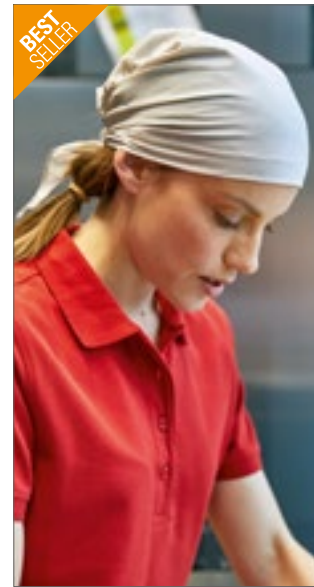

myrtle
beach

MB6524 | MB6524 **Triangular Scarf**

97% Polyester / 3% Katoen
85 x 40 cm
85 g/m²

Myrtle beach

BLACK	DARK GREEN	DARK GREY
GOLD	KHAKI	LIGHT GREY
LIME GREEN	NAVY	OLIVE
ORANGE	PETROL	PINK
PURPLE	RED	ROYAL
SUN YELLOW	TURQUOISE	WHITE

Multifunctionele driehoekige sjaal | Grootte: ca. 85 x 40 cm