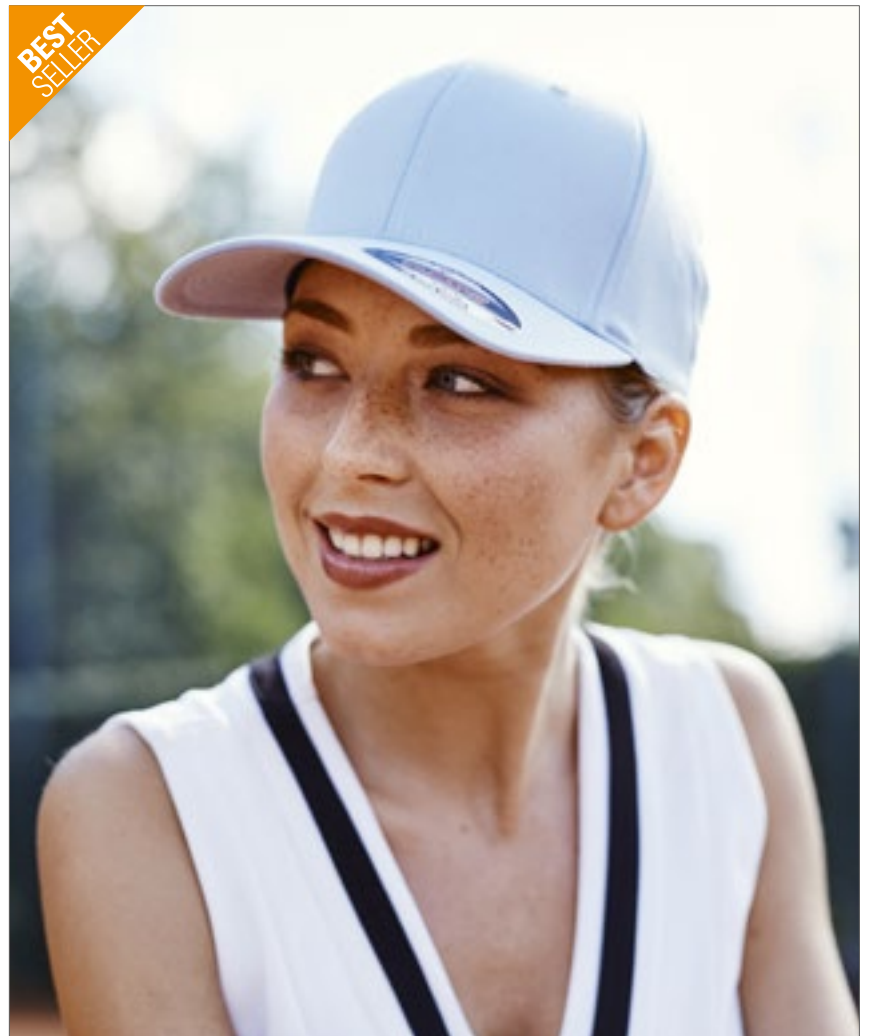

63% Polyester / 34% Katoen / 3% Elastaan
Youth, XS/S, S/M, L/XL, XXL

FLEXFIT

Youth, XS/S, S/M, L/XL, XXL

BLACK	BLACK/BLACK
BROWN	CAROLINA BLUE
CURRY	DARK GREY
DARK LEAF GREEN	DARK NAVY
FRESH GREEN	GOLD
GREY	HAWAIIAN OCEAN
KHAKI	MAROON
NAVY	OLIVE
ORANGE	PEPPER GREEN
PINK	PURPLE
RED	ROSE BROWN
ROYAL	SILVER
SLATE BLUE	SPICY ORANGE
SPRUCE	STONE
WHITE	

XS/S, S/M, L/XL

COYOTE BROWN	DARK PINK

Sportieve pasvorm | Harde buckramstof | Silver Undervisor (Zwart / Zwart: Black Undervisor) | Look en feel van wol | 8 rijen stiksels op vizier