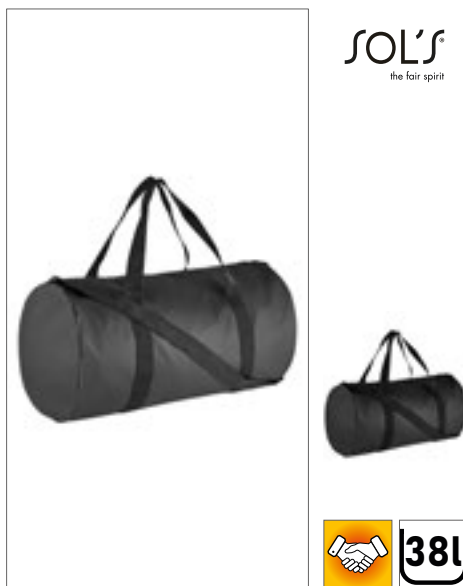

SOL'S
the fair spirit

LB02928 | 02928 **Cobalt Bag**

100% Polyester
55 x 30 x 30 cm

SOL'S Bags

BLACK

600D Polyester, PU-coating | Multifunctionele tas | Opening met dubbele rits | Versterkte handgrepen | Verstelbare schouderriem | 1 voorvak met rits | Levering zonder inhoud / decoratie