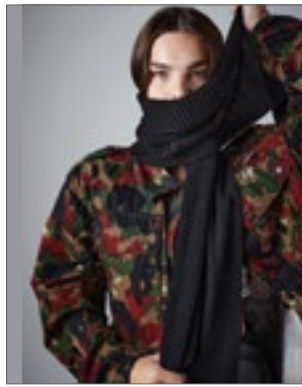

Beechfield
ORIGINAL HEADWEAR

CB424 Classic Waffle Knit Scarf

100% Acryl
175 x 28 cm

BLACK FRENCH NAVY

Zacht aanvoelende acryl | Tear-away zelfklevend stoffen label | Dikke wafel gebreed

Beechfield
ORIGINAL HEADWEAR