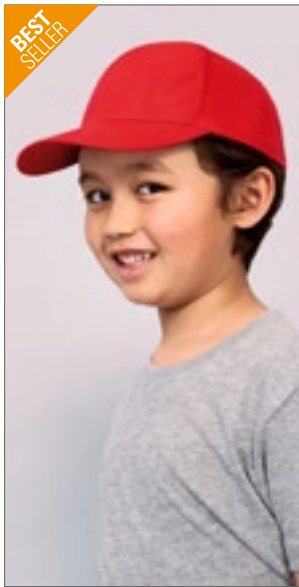

SOL'S
the fair spirit