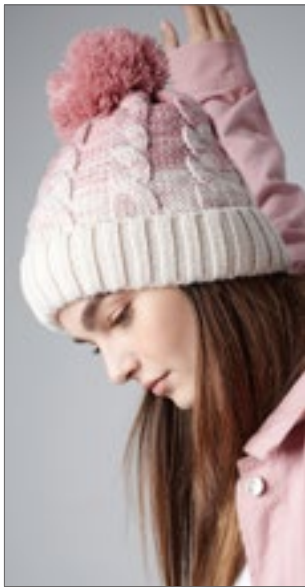

BEANIES, MUTSEN EN HOEDEN (POMPONMUTSEN)

Beechfield
ORIGINAL HEADWEAR

CB459 | B459 **Ombre Beanie**
Buiten: 100% Acryl, Voering: 100% Polyester
One Size

Beechfield

Tear-away label voor het gemak van rebranding | Omgelagen design voor optimale decoratie | Zwaar, gebreid ontwerp met meerdere garens | Effen kleurig pompom