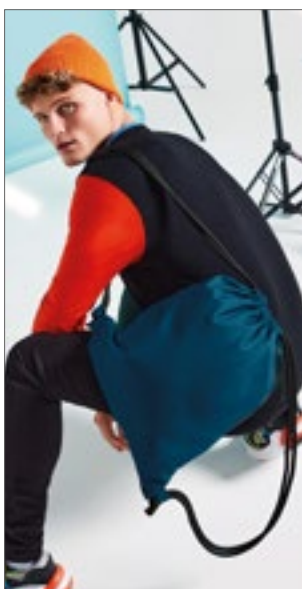

BagBase

BEST SELLER

bags2GO

bags2GO

BG542 | BG542

Athleisure Gymsac

100% Polyester
35 x 49 x 9 cm

BagBase

BS15391 | DTG-15391

Gymsac - Miami

100% Polyester
43 x 34 cm

Bags2GO

BS17077 | DTG-17077

Gymsac - Montreal

100% Polyurethaan
43 x 34 cm

Bags2GO

BLACK	BLACK/BLACK
BRIGHT ROYAL	CLASSIC RED
FRENCH NAVY	FUCHSIA
GREY MARL	

GREY MELANGE/BLACK	GREY MELANGE/GREEN
GREY MELANGE/RED	GREY MELANGE/ROYAL
GREY MELANGE/WHITE	GREY MELANGE/YELLOW

Waterbestendige stof | Schoenenvak / natte zak | Groot hoofdvak | Authentieke metalen ventilatieogen | Houder voor waterfles | Dikke trekkoorden | 600D / 420D Polyester combinatie | TearAway label voor gemak van rebranding | Levering zonder inhoud / decoratie

600D Polyester sporttas in grijs melange | Een hoofdvak dat wordt gesloten door tegelijk aan de gekleurde schouderbanden aan de zijkant te trekken | Een vak met rits aan de voorkant | Rits die past bij de gekleurde draagriem met gekleurd rubberen ritstrekker 'bags2GO' in reliëf | Inhoud: ca. 3 liter | Inhoud/decoraties niet inbegrepen

BLACK MELANGE

600D sneeuwvlok ripstop/PU-tas met trekkoord, zwart gemêleerd | Het hoofdvak wordt gesloten door de schouderriemen naar elkaar toe te trekken | Voorcompartiment met rits | Rand van air-luchtgaas op de bovenrand | Onderrand gemaakt van PVC | Alle ritsen in zwart, rubberen ritssluiting met 'bags2GO' in reliëf | Inhoud: ca. 3 liter | Inhoud/decoraties niet inbegrepen

bags2GO

BagBase

HALFAR
Starke Taschen.

BS20077 | DTG-20077

Gymsac - Gothenburg

100% Polyester
43 x 33 cm

Bags2GO

BG281 | BG281

Recycled Gymsac

100% Polyester
40 x 48 cm

BagBase

HF3051 | 1813051

Drawstring Bag Flash

Polyester
33 x 42 cm

Halfar

DARK GREY MELANGE/LIGHT GREY MELANGE

BLACK	CLASSIC RED	MILITARY GREEN
MUSTARD	NAVY	PETROL
PURE GREY