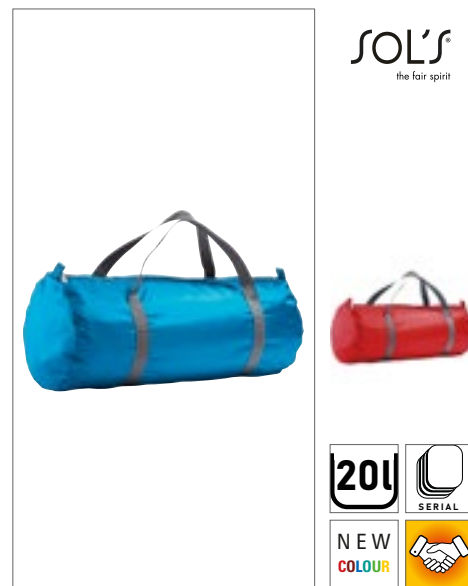

SOL'S
the fair spirit

LB72500 | 72500 **Travel Bag Casual Soho 52**

100% Polyester
52 x 22 cm

SOL'S Bags

AQUA	BLACK	CREAMY PINK
RED	URBAN GREY	

Trendy en soepele multifunctionele tas met draagriemen | 420D Polyester | Levering zonder inhoud / decoratie