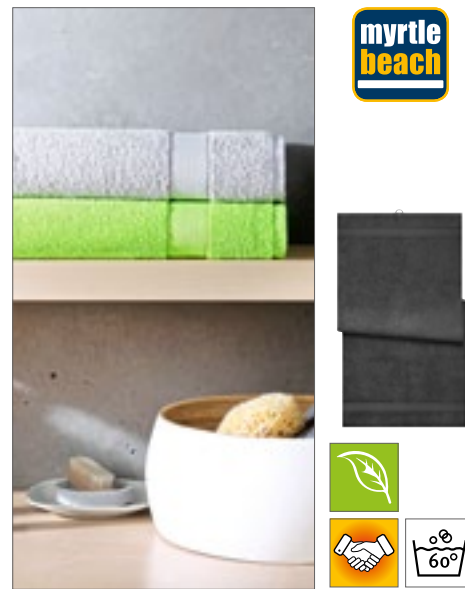

MB445 | MB445 **Bath Sheet**
100% Katoen
100 x 150 cm
420 g/m² Myrtle beach

ACID YELLOW	BLACK	COBALT
DARK GREEN	FUCHSIA	GRAPHITE
GRENADINE	MID GREY	NAVY
ORIENT RED	RED	ROYAL
SILVER	WHITE	YELLOW

Flanel in zachte katoenen badstof gemaakt van gekamd, ringgesponnen organisch katoen | Aangenaam zachte katoenen badstof | 420 g/m² | 100 x 150 cm | Rand: 5 cm