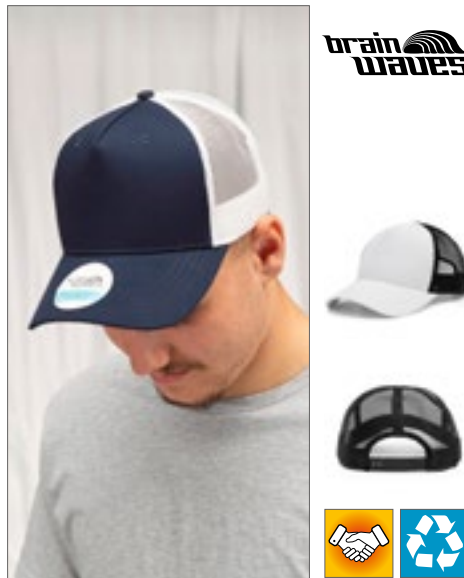

AT525 | SN90 **Snap 90S Cap**

100% Polyester
One Size
80 g/m²

Atlantis

BLACK/BLACK	
NAVY/NAVY	
WHITE/BLACK	
WHITE/BLACK/GREEN	
WHITE/NAVY	
WHITE/RED	
WHITE/RED/BLACK	
WHITE/RED/ROYAL	
WHITE/ROYAL	

5 vlakken | Platte zonneklep | Achter mesh | PVC sluiting | 6 stiksels op vizier