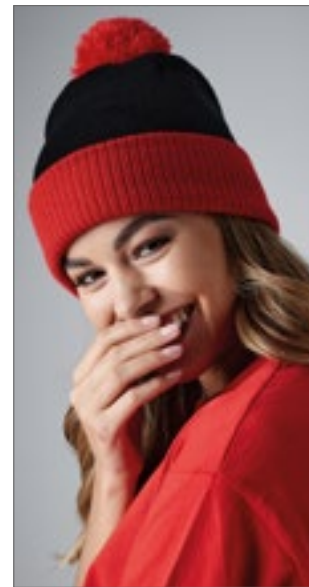

Beechfield
ORIGINAL HEADWEAR

CB451 | B451 **Snowstar® Two-Tone Beanie**

100% Acryl
One Size

Beechfield

BLACK/BRIGHT RED	BLACK/BRIGHT ROYAL
FRENCH NAVY/FUCHSIA	OFF WHITE/BRIGHT RED
OFF WHITE/FRENCH NAVY	

Soft Touch Acryl | Dubbellaags gebreed | Twee stijlen - met manchet of loshangend | Geribde manchet | Contrasterende pompon en manchet