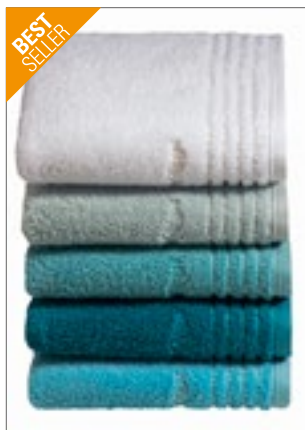

VOSSEN
A TOUCH OF ENERGY

NEW
COLOUR

XF309H | 116051 **Vienna Style Supersoft Hand Towel**

100% Katoen
50 x 100 cm
615 g/m²

Vossen

APRICOT	BLACKBERRY	CAMEL
CHAMOIS	CITRO	DARKBROWN
DEEP WATER	DEEPBLUE	EVERGREEN
FIESTA	HIBISCUS	LAGOON
LIGHT AZURE	LIGHT GREY	MAROON
PEPPLESTONE	PETROL	RUBY
SLATE GREY	SOFT GREEN	TERRA
TIBET	WHITE	

Klassiek design met effen gestreepte rand | Geborduurd Vossen-logo op toon | Zijdezacht en zeer absorberend dankzij weinig getwist garen | Hanglus in het midden aan de kleine kant | Wasbaar tot 60 °C | Pastel: Apricot, Atlantic, Chamois, Citro, Light Azure, Light Grey, Light Peach, Pebble Stone, Plum, Shell, Smoke Blue, Soft Green, Tibet, Violet | Intensief: Dark Brown, DeepBlue, Evergreen, Fiesta, Lagoon, Maroon, Rouge, Ruby, Slate Grey