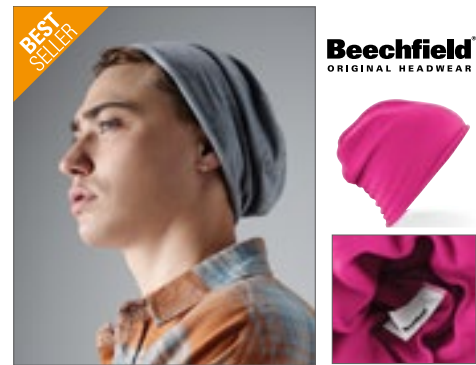

CB361 Jersey Beanie
95% Katoen / 5% Elastaan
One Size

BLACK	DENIM BLUE	FUCHSIA
HEATHER GREY	NAVY	RED
ROYAL	WHITE	

Zachte katoenen jersey met elastaan | Lichte, luchtdoorlatende stof | Opgerolde rand | TearAway label voor gemak van rebranding | Zachte jersey voor comfort