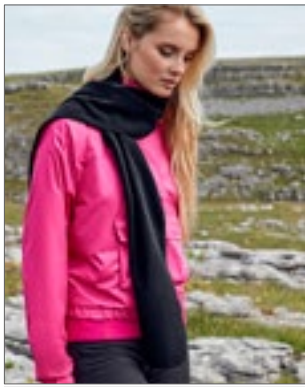

HANDSCHOENEN & SJAALS (SJAALS)

Beechfield
ORIGINAL HEADWEAR

CB293R Recycled Fleece Scarf

100% Polyester
170 x 25 cm

BLACK FRENCH NAVY STEEL GREY

100% gerecycleerd polyester | Gelijk aan ca. 3.5 post-consumptie flessen | Ultra-thermische stof | Beide zijden geborsteld | Antipluissafwerking | Netjes gebonden randen | Afscheurbaar zelfklevend stoffen etiket