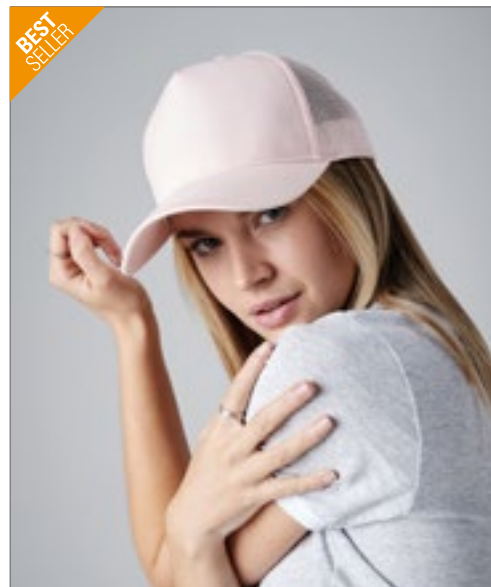

Front Panel & Peak: 100% Katoen, Net: 100% Polyester
One Size
280 g/m²

Atlantis

BLACK	BLACK/GREY MELANGE/WHITE	BOTTLE GREEN/GREY MELANGE/BEIGE
CARDINAL RED/BLACK	GREY MELANGE/BLACK	GREY/CARDINAL RED/BEIGE
MUSTARD/BLACK	NAVY	NAVY/GREY MELANGE/WHITE
OLIVE/BLACK	ROYAL	WHITE

6 panelen | Halfgebogen zonneklep | Gestikte oogjes | PVC sluiting | 4 stiksels op vizier | Contrasterende stiksels op de klep

CB640 | B640 **Snapback Trucker**