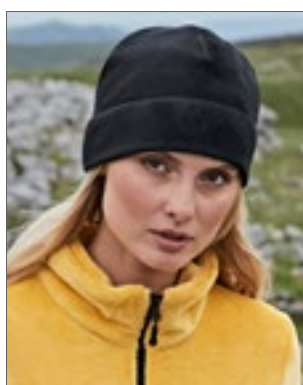

BLACK GREY NAVY
RED

Active Fleece by RESULT™ | Modieuze actieve snit | Extreem warm | Zacht aanvoelende hoog stretchstof | Antipilling, wasbaar

Beechfield
ORIGINAL HEADWEAR

CB244R Recycled Fleece Pull-On Beanie