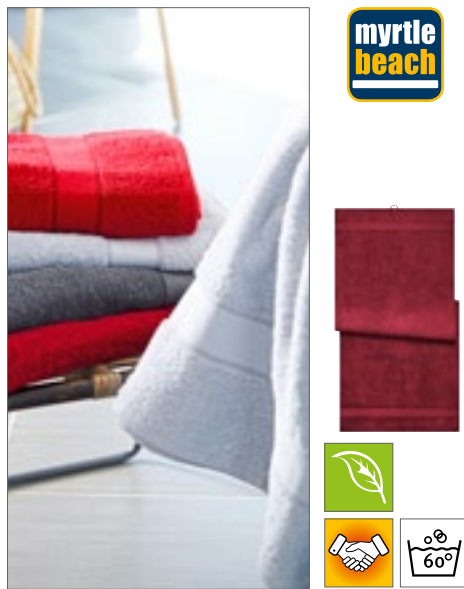

MB444 | MB444 **Sauna Sheet**
100% Katoen
70 x 180 cm
420 g/m² Myrtle beach

ACID YELLOW	BLACK	COBALT
DARK GREEN	FUCHSIA	GRAPHITE
GRENADINE	MID GREY	NAVY
ORIENT RED	RED	ROYAL
SILVER	WHITE	YELLOW

Flanel in zachte katoenen badstof gemaakt van gekamd, ringgesponnen organisch katoen | Aangenaam zachte katoenen badstof | 420 g/m² | 70 x 180 cm | Rand: 5 cm