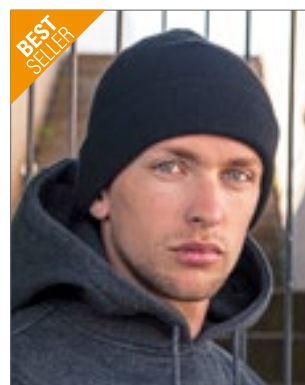

BEST SELLER

BUILD YOUR BRAND

BY001 Heavy Knit Beanie

100% Acryl
One Size (27 cm)

BLACK	BURGUNDY	CHARCOAL (HEATHER)
HEATHER GREY	NAVY	

Elastische acryl stof | Neutraal label zonder branding, bruikbaar voor borduurwerk | 27cm lengte | Omgeslagen zoom