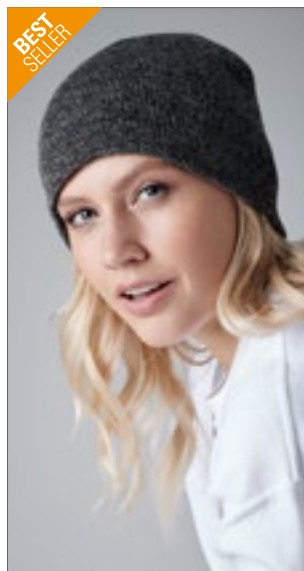

Beechfield ORIGINAL HEADWEAR

CB44 | B44 **Original Pull-On Beanie**

100% Acryl (Heather Grey: 55% Polyester / 45% Acryl)
One Size

Beechfield

ANTIQUE GREY	BLACK	BOTTLE GREEN
BRIGHT ROYAL	BURGUNDY	CLASSIC RED
FLUORESCENT ORANGE	FLUORESCENT YELLOW	FRENCH NAVY
FUCHSIA	GRAPHITE GREY	HEATHER GREY
KELLY GREEN	SKY BLUE	STONE
WHITE	YELLOW	

Zacht aanvoelend acryl | Dubbellaags gebreid | Pull-on stijl