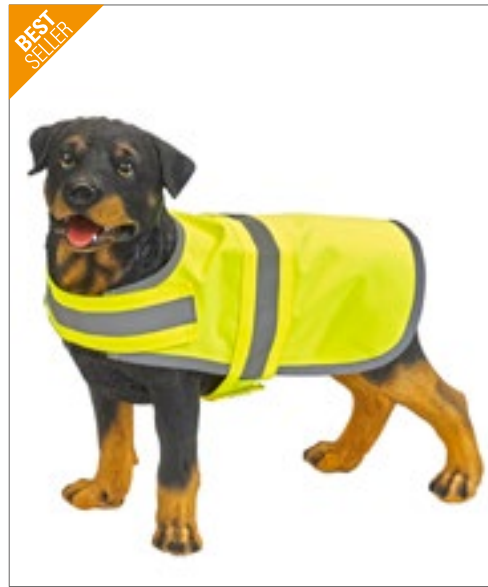

YK15 | HVDW15 **Hi-Vis Dog's Vest**

100% Polyester
S, M, L
420 g/m²

YOKO

DARK DENIM	DENIM	FLUORESCENT PINK	GOLD
HI-VIS ORANGE	HI-VIS YELLOW	PARAMEDIC GREEN	RED
ROYAL BLUE	SILVER	WASHED DENIM	

Ideaal om uw hond altijd veilig en zichtbaar te houden | Sterke klittenbandsluiting onder de hals en romp | Zowel reflecterende band als rand bieden extra zichtbaarheid | Groot decoratiegebied voor de naam van de hond, het clublogo, enz. | De fabrikant garandeert de norm volgens EN-norm voor 25 wascycli!