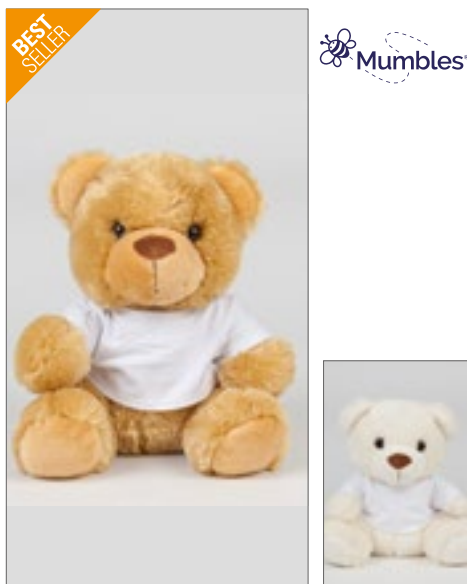

ZACHTE KNUFFELS & GIVE-AWAYS (KNUFFELS, DIEREN & CO.)

MM30 | MM030 **Bear In A T-Shirt**

100% Polyester, T-Shirt: 100% Katoen
S (20 cm), M (30 cm)

Mumbles

BROWN CREAM

Beer: 100% Polyester, T-Shirt: 100% Katoen | Pluche crème en middenbruin gekleurde beren | Wit katoenen afneembaar T-shirt met korte mouwen | Voldoet aan de EN71 Europese veiligheidsvoorschriften voor speelgoed | Geschikt voor kinderen van alle leeftijden | Met korrels gevulde onderkant en poten