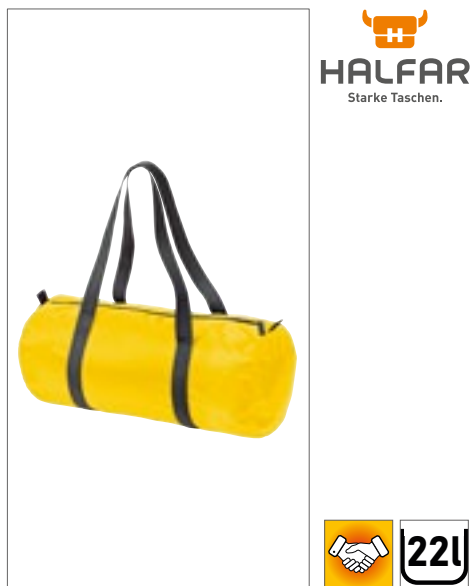

ZAKELIJKE & VRIJETIJDSTASSEN (BARREL-BAGS)

HALFAR
Starke Taschen.

HF7544 | 1807544 **Sport Bag Canny**

Polyester
52 x 23 x 23 cm

Halfar

APPLE GREEN	BLACK	FUCHSIA
LIGHT BLUE	NAVY	ORANGE
RED	ROYAL BLUE	WHITE
YELLOW		