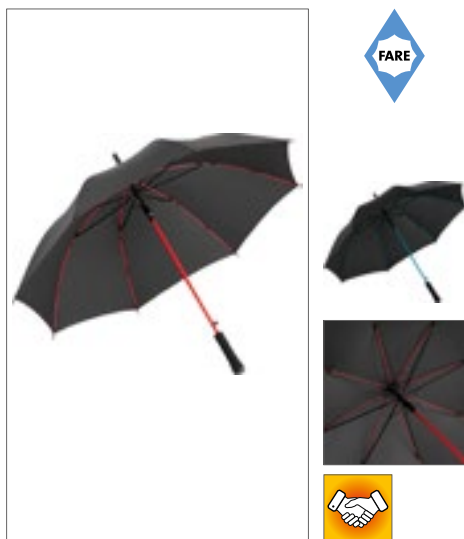

FA1084 | 1084

AC-Umbrella Colorline

dekking: 100% Polyester
Doorsnede: ca. 105 cm / Lengte: ca. 84 cm

FARE

BLACK/EURO BLUE	BLACK/LIME
BLACK/MAGENTA	BLACK/ORANGE
BLACK/PETROL	BLACK/RED
BLACK/WHITE	BLACK/YELLOW